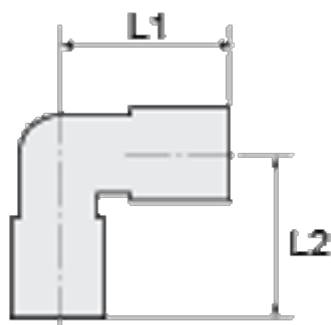

Article number: 586430146ES

Description: Stainless steel, angle 43.014-06 ES, Ø6 - G 1/4"  
cylindrical thread

## Measures

---

af = -

L1 = 21.5

L2 = 20

NV = 16